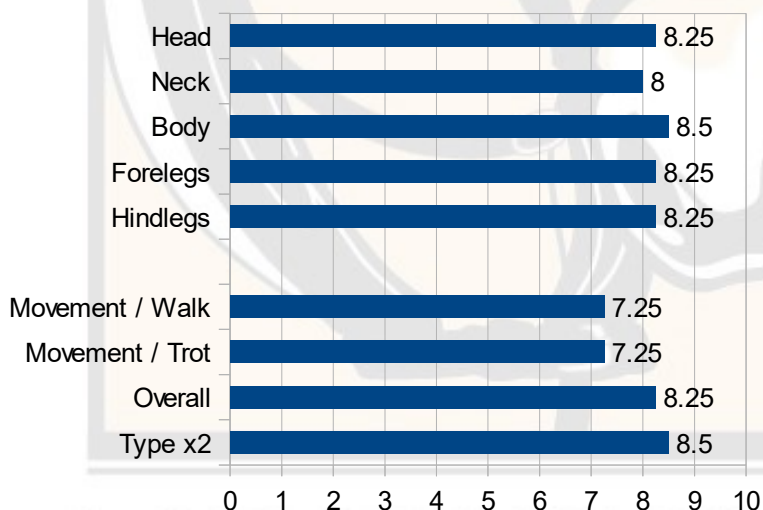

NFHR Evaluation Results - 2008

About

Ulend is an exceptional grey dun Norwegian Fjord Horse stallion owned by Marsha Korose and Curtis Pierce. At Fjord Horse evaluations, he has received blue ribbons for conformation and movement, and medallions for introductory and advanced riding and driving performance. Ulend stands at 14.1 hands and has enough bone and substance to weigh about 1200 pounds. Despite his big build, Ulend is very athletic and versatile with a great disposition. Ulend is an excellent producer and has sired over 26 off-spring. His foals have his substance and excellent disposition. Ulend is available for breeding to Fjord mares by live cover Ulend's show career has included halter, dressage, driving, and draft classes. He has numerous Championship and Reserve Championships in riding, driving and farm divisions. Ulend is part of our driving pair that not only competes in Combined Driving Events but pulls wagons and carriages for the Shenandoah Carriage Company. For more information please check out Ulend's page at www.deepcrekfarm.com.