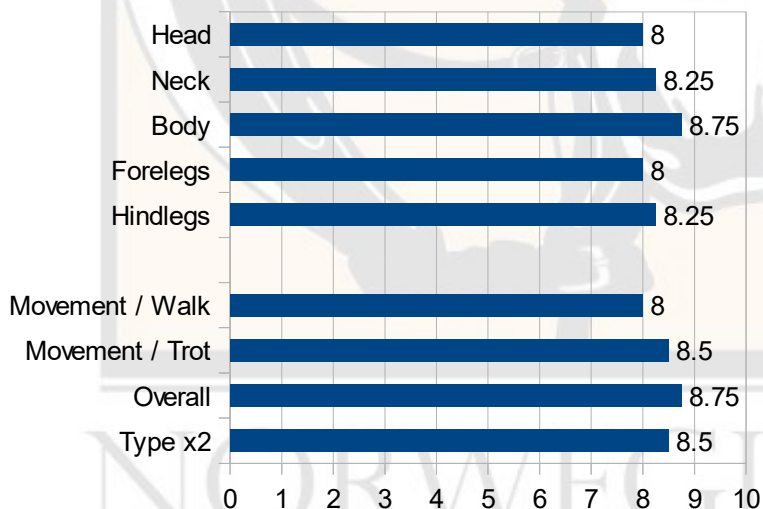

NFHR Evaluation Results - 2001

BDF Obelisk
Photo By Jeanne Poirier

About

BDF Obelisk is an athletic, forward thinking, energetic stallion that passes on his tremendous work ethic and good movement. He moves in balance with very good suspension – especially for a Fjord Horse. He has demonstrated good work in Riding, Driving and Draft in all Introductory and Advanced tests in the NFHR Evaluation System, earning Gold and Silver Medallions of Quality, Level One. Five of his offspring also earned Medallions of Quality. Shown through 3rd Level dressage with high score of 68%, Obelisk has also demonstrated Piaffe and Passage in numerous exhibitions in which he has performed. If you are looking for that great work ethic from the Gjest line, trainability along with athletic ability and an engaging personality, Obelisk is a great choice. Available via live cover.